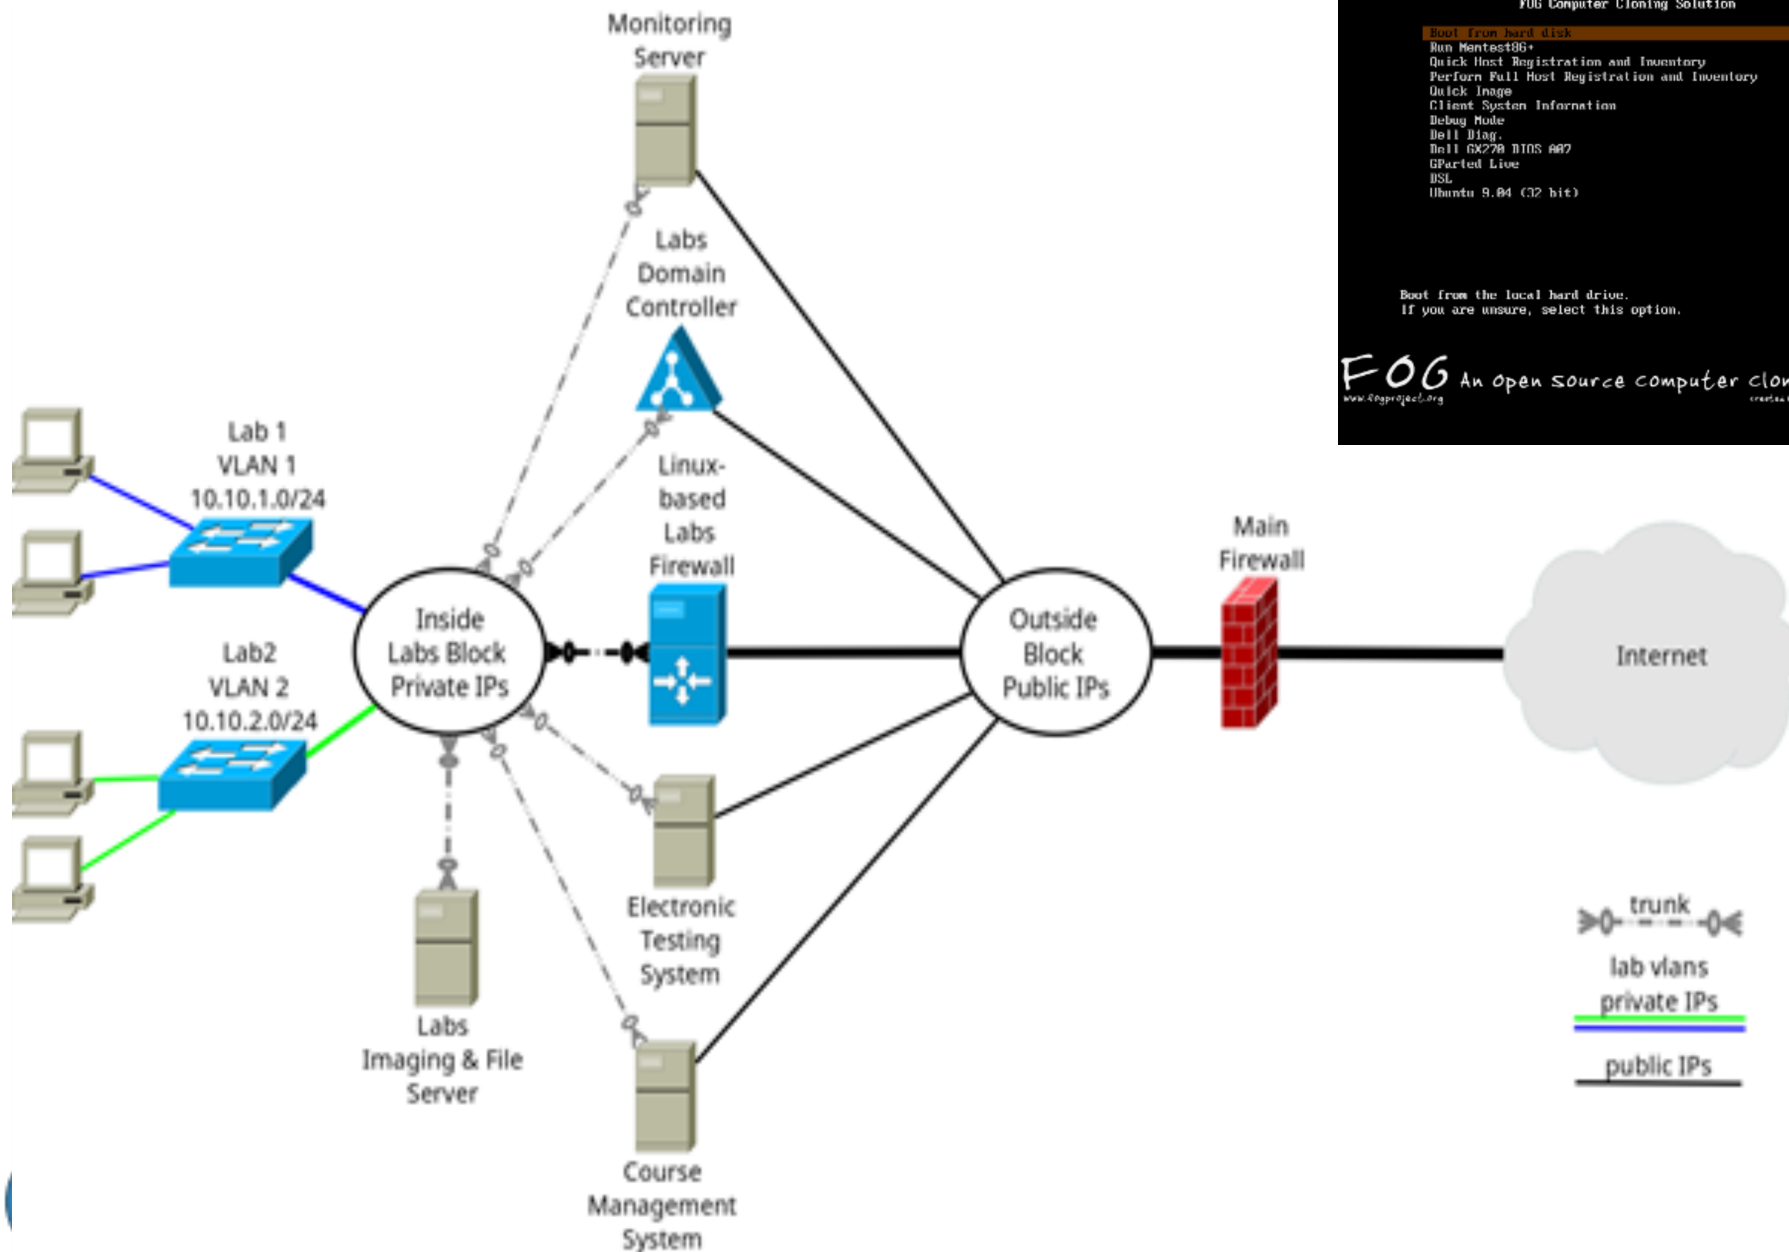

Workstation cloning / imaging