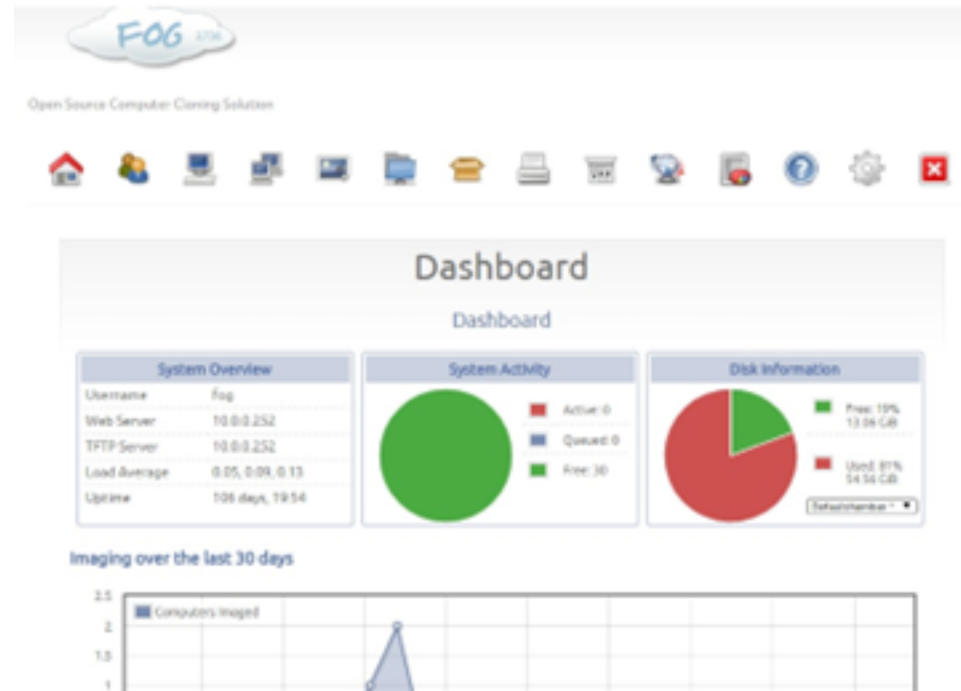

Automated workstation deployment

Vladislav Bidikov,
FCSE

St.Cyril and Methodius University Skopje

Intro

- Biggest IT faculty
- 3 diferent locations
- 120+ workstations

Network

FOG

Basic implementation