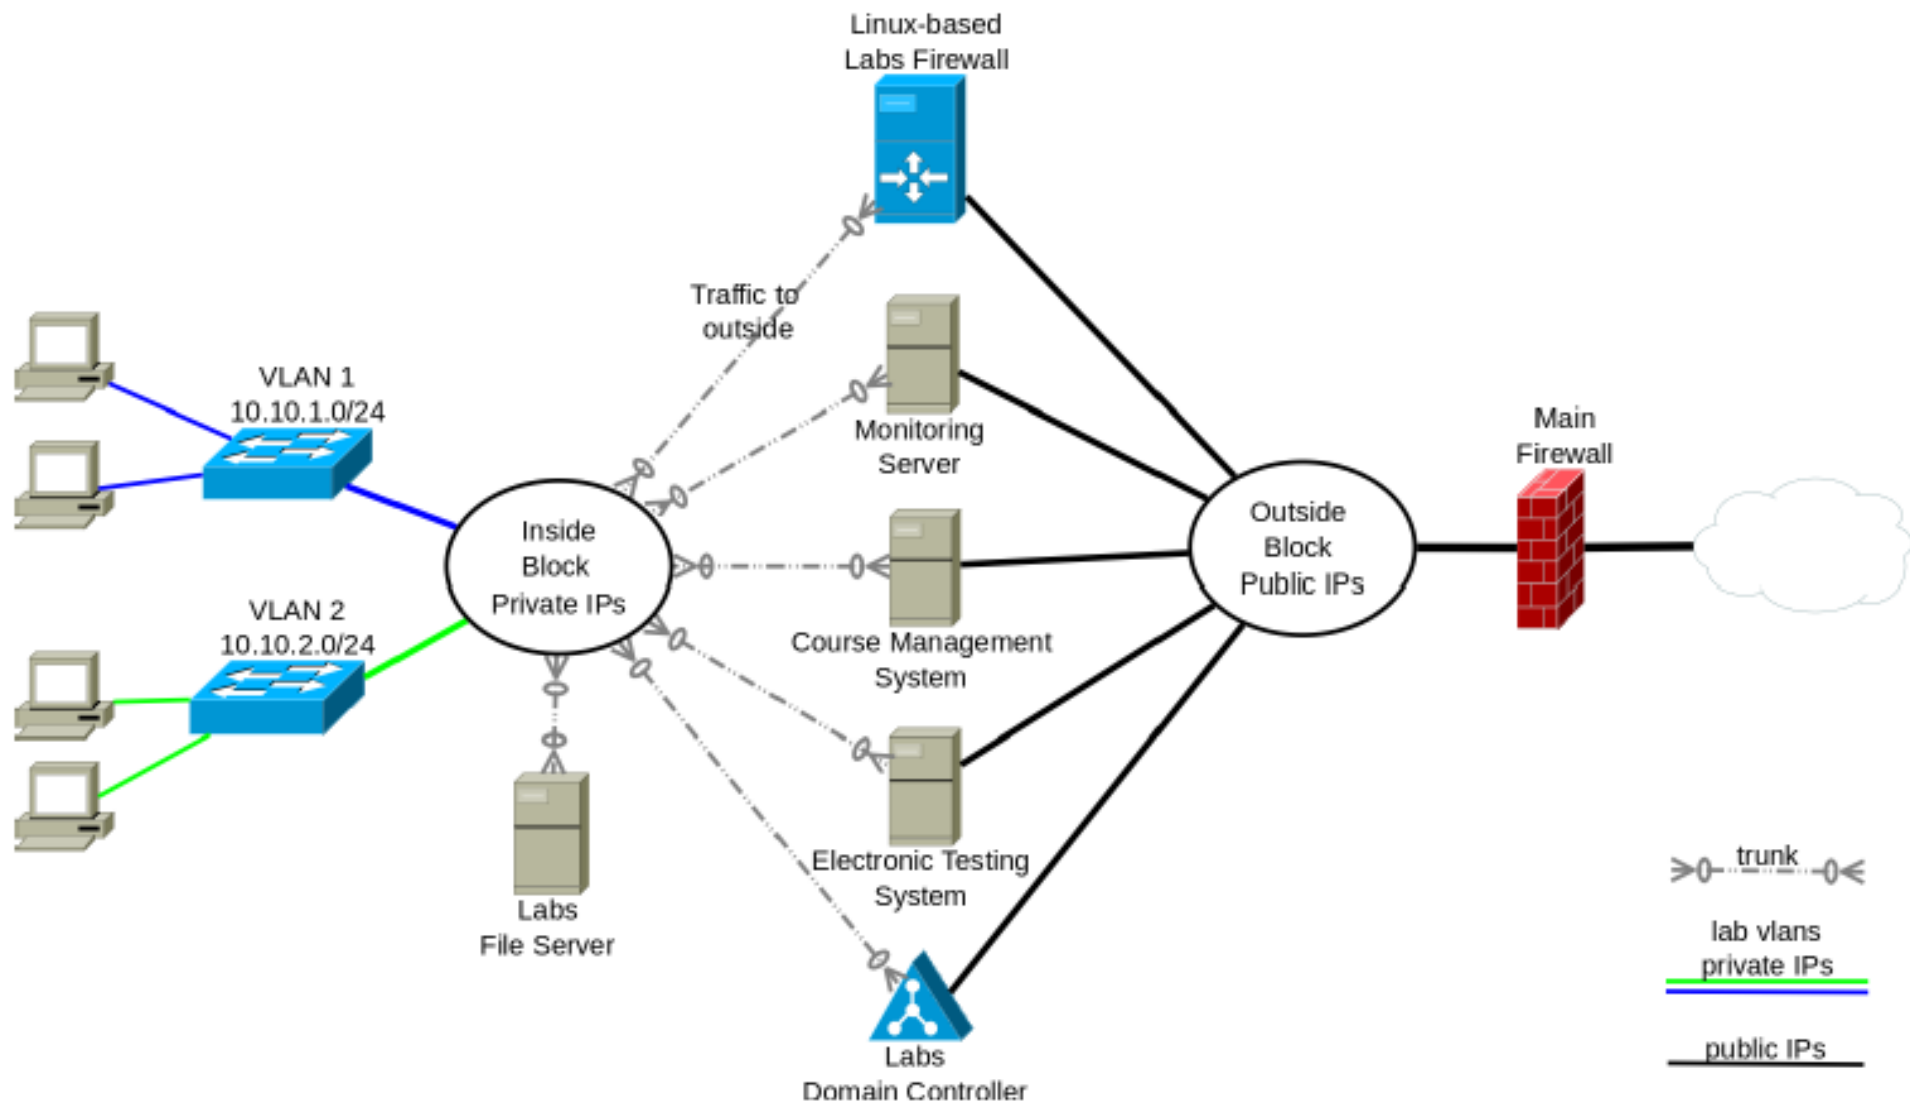

Automated workstation deployment

Vladislav Bidikov,
FCSE

St.Cyril and Methodius University Skopje

Intro

- Biggest IT faculty
- 3 diferent locations
- 120+ workstations

Network

FOG

Basic implementation